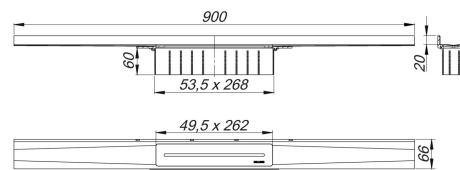

22. January 2022

DALLMER**shower channel CeraWallPure, 900 mm**

Product No. **538475**
 EAN: 4001636538475
 Discount group: 11

for installation with drain body DallFlex, DallFlex Plan, DallFlex vertical and shower underlay DallFlex Wall, DallFlex Wall Plan.

Drainage-strip with integrated fall, visibly installed at the junction of wall and floor.

Suitable for floor finish of 12 – 32 mm and wall finish of 12 – 24 mm (including adhesive), length can be adjusted by one millimeter.

specification

- cover plate
- self-adhesive sound insulating tape
- accessories for installation and positioning
- temporary blanking plate

Material

304 stainless steel, 1,5 mm, load class K 3 (300 kg)

Ordering CeraWall Pure: