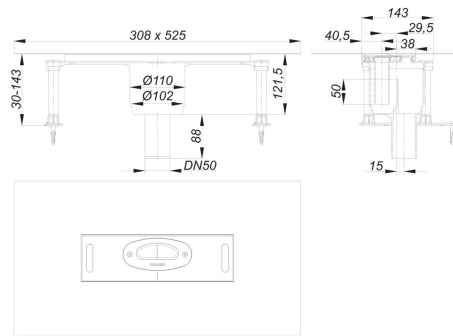

22. January 2022

drain body DallFlex vertical, DN 50

Product No. **539076**
EAN: 4001636539076
Discount group: 11

conforming to DIN EN 1253
for installation with shower channels CeraFloor, CeraWall, CeraFrame, Zentrix and CeraNiveau.
outlet DN 50 vertical

specification

- integrated anchors for extra grip in the screed
- flexible sealing collar for secure bonding of under-tile waterproofing
- accessories for sound insulated installation
- sound absorbing and height adjustable levelling legs
- removable trap insert, 50 mm water seal (conforming to DIN EN 1253)
- temporary blanking plate