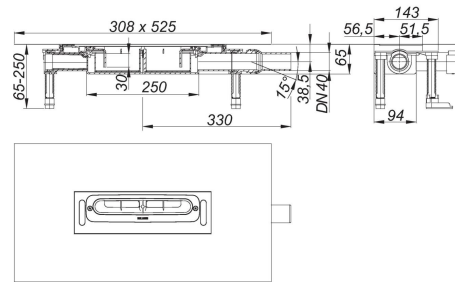

## Drain body DallFlex Plan, DN 40

Product No. **539014**  
EAN: 4001636539014  
Discount group: 11

for installation with shower channels CeraFloor, CeraWall, CeraFrame, Zentrix and CeraNiveau.

### specification

- integrated anchors for extra grip in the screed
- flexible sealing collar for secure bonding of under-tile waterproofing
- accessories for sound insulated installation
- sound absorbing and height adjustable levelling legs
- removable trap insert, 30 mm water seal (deviating to DIN EN 1253)
- temporary blanking plate

### material

drain body polypropylene

Outlet DN 40 horizontal, can be positioned on three sides without tools, with ball-joint, adjustable 0 – 15 degrees

Outlet polyethylene