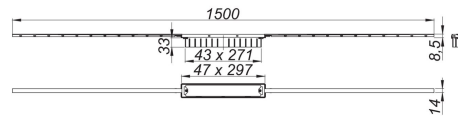

22. January 2022

shower channel CeraFloor Individual, 800-1500 mm

Product No. **537478**
 EAN: 4001636537478
 Discount group: 11

for installation with drain body DallFlex, DallFlex Plan, DallFlex vertical and shower underlay DallFlex Floor, DallFlex Floor Plan. Concealed channel with integrated fall, flush-mounted in the shower area. Suitable for floor finish of 12 – 38 mm (including adhesive), length can be adjusted by one millimeter 1500 – 700 mm.

specification

- accessories for installation and positioning
- temporary blanking plate

Material

304 stainless steel, load class K 3 (300 kg)

Ordering CeraFloor Individual:

Please order drain body DallFlex or shower underlay DallFlex Floor + shower channel CeraFloor Individual + cover plate CeraFloor/CeraFrame as three components.