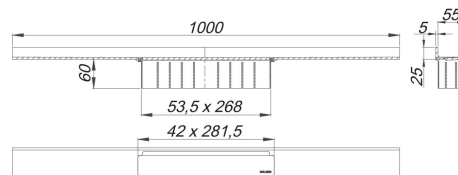

23. January 2022

DALLMER**shower channel CeraWall Select satin stainless steel, 1000 mm**

Product No. **535153**
 EAN: 4001636535153
 Discount group: 11

for installation with drain body DallFlex, DallFlex Plan, DallFlex vertical and shower underlay DallFlex Wall, DallFlex Wall Plan. Drainage-strip with engineered precision fall, visibly installed at the junction of wall and floor. Suitable for floor finish of 10 – 24 mm and wall finish of 12 – 24 mm (including adhesive), length can be adjusted by one millimeter.

specification

- cover plate
- self-adhesive security tape S 3 with cut-resistant stainless steel mesh and sound insulation
- accessories for installation and positioning
- temporary blanking plate

material

304 stainless steel, 5 mm solid, satin finished, load class K 3 (300 kg)

Ordering CeraWall Select:

Please order drain body DallFlex or shower underlay DallFlex Wall + shower channel CeraWall Select as two components.