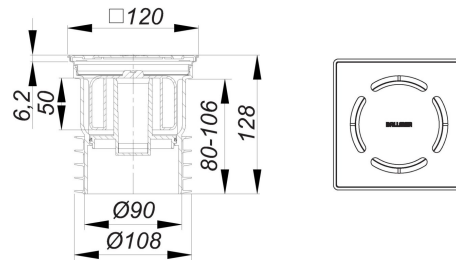

16. August 2020

DALLMER**floor drain PRONTO Primus, DN 100, 120 x 120 mm**

Product No. **700032**
 EAN: 4001636700032
 Discount group: 3

pushes into a DN 100 pipe, for floor constructions without a waterproofing membrane

specification

- removable Primus trap insert, using a floating bell, which sinks to seal the trap if water evaporates
- flexible sealing ribs

material

polypropylene/rubber/TPE
 frame 304 stainless steel, 120 x 120 mm
 grate 304 stainless steel, 115 x 115 mm, load class K 3 (300 kg)

Flow rate tested to DIN EN 1253 Tab. 3,
 (with 20 mm water over cover plate), conforming to DIN EN 274

	Norm	DALLMER
DN 100	0.4 l/s	0.4 l/s